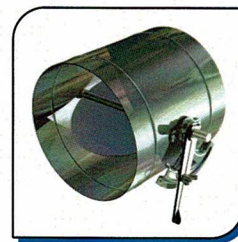

Square Diffuser

CUTTER

90° Straight Cutter

45° Left Cutter

GI Round Elbow

45° Double Blade Cutter

Volume Control Damper

Round VCD

Access Door

Perforated Diffuser

Fire Damper

Aluminium Mesh Filter

Non Return Damper

Linear Bar Grille

Linear Bar Diffuser

Supply Air Grille